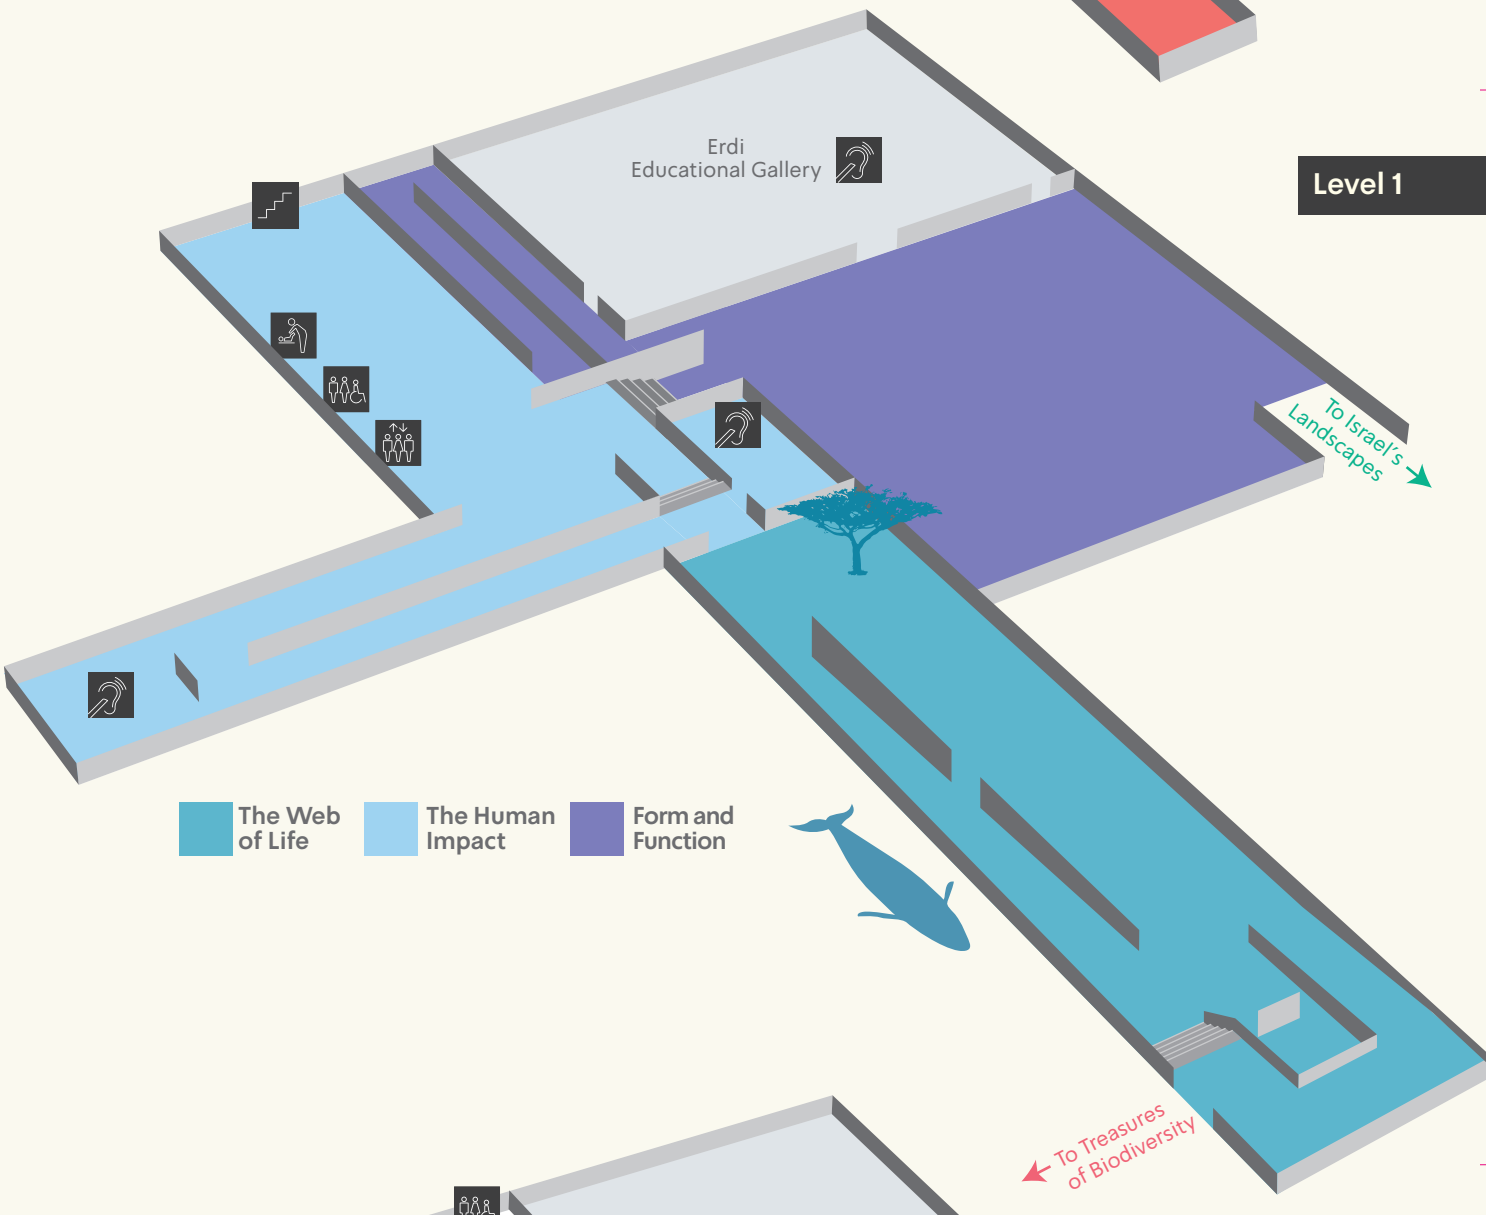

Level 4

What Makes Us Human?

Level 3

Temporary Exhibition: Microsculpture

Level 2

Treasures of Biodiversity

- Deck
- Lobby

Level 1

- The Web of Life
- The Human Impact
- Form and Function

Level 0

- Israel's Landscapes
- The Great Bird Migration
- Bugs & Beyond
- Urban Nature

- Information
- Shop
- Coat check
- Ticket desk
- Vending & snacks
- Accessibility
- Elevator
- Parking
- Baby changing

YOU ARE HERE

Milie Philips Lobby

Klausner St.

Entrance

Breezeway

Level -1

Seating Area

Fabian-Cyril Boisson Auditorium