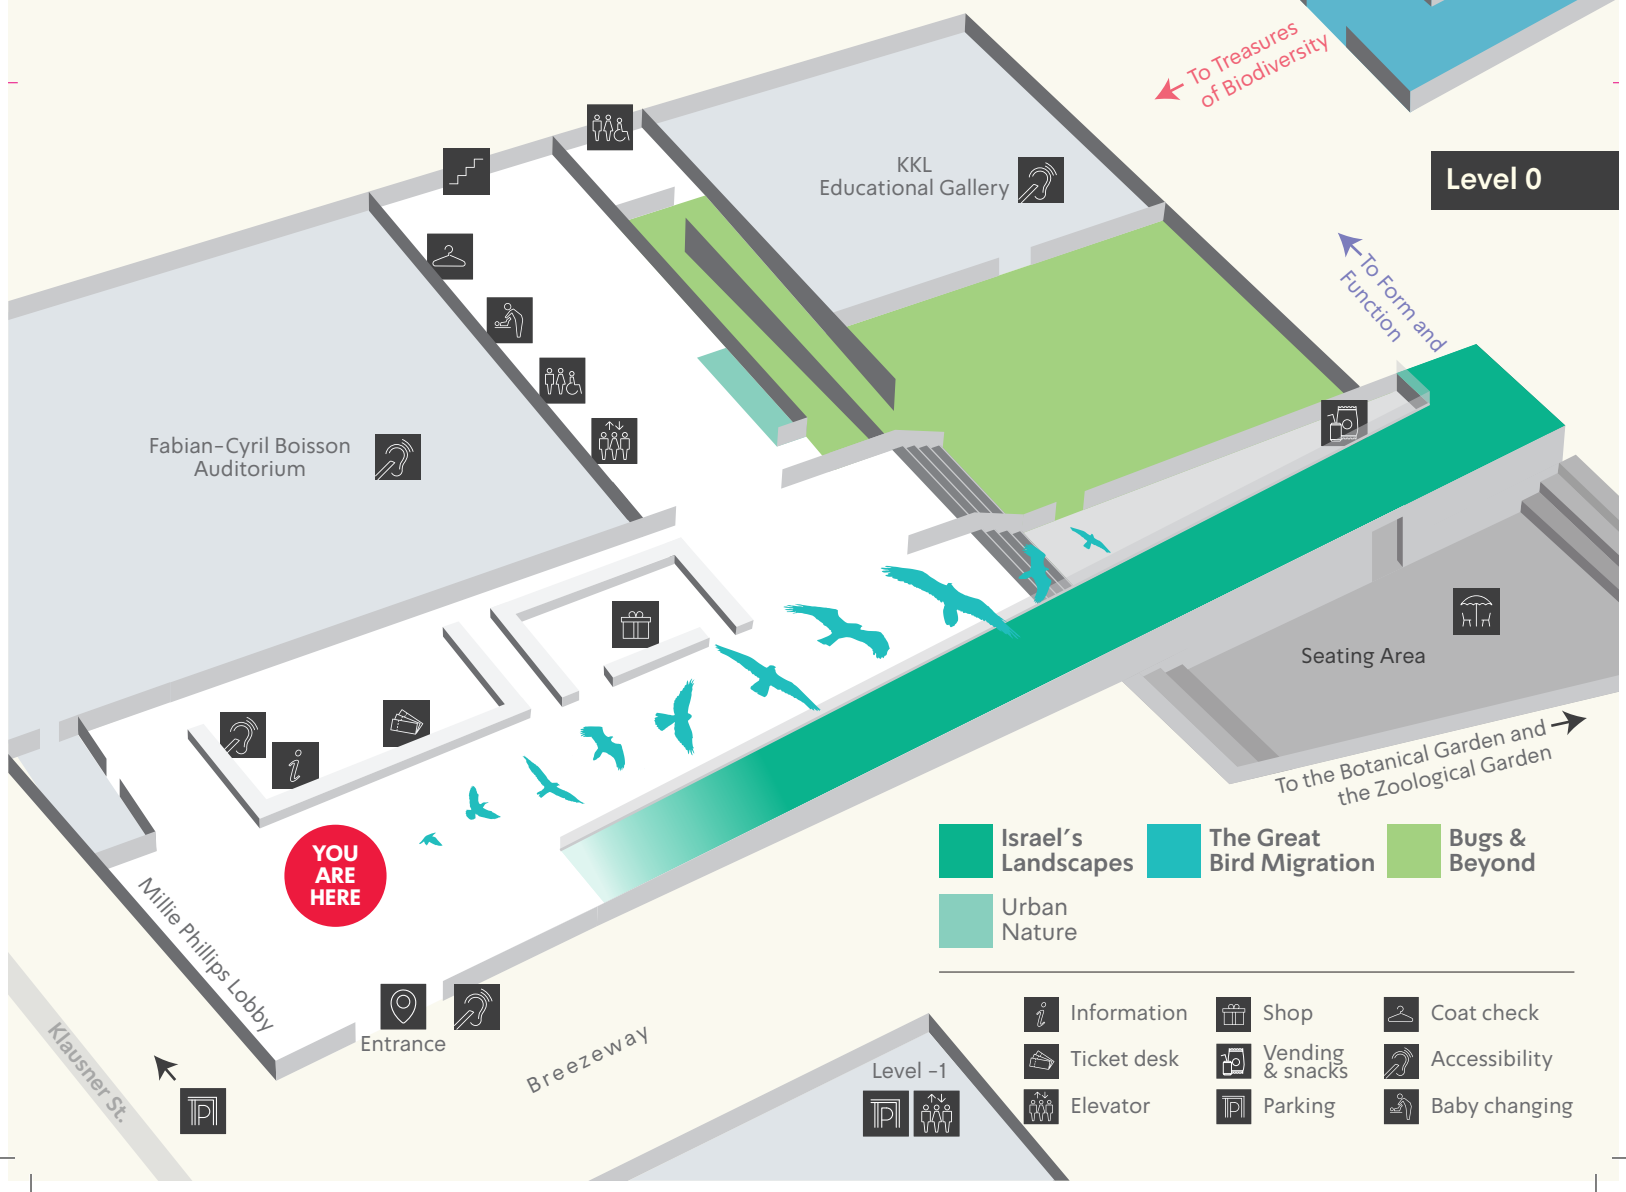

Level 4

What Makes Us Human?

Level 3

Temporary Exhibition: Microsculpture

Level 2

Treasures of Biodiversity

- Deck
- Lobby

Level 1

- The Web of Life
- The Human Impact
- Form and Function

Level 0

- Israel's Landscapes
- The Great Bird Migration
- Bugs & Beyond
- Urban Nature

- Information
- Shop
- Coat check
- Ticket desk
- Vending & snacks
- Accessibility
- Elevator
- Parking
- Baby changing

YOU ARE HERE

Milie Philips Lobby

Klausner St.

Entrance

Breezeway

Level -1

Seating Area

Fabian-Cyril Boisson Auditorium